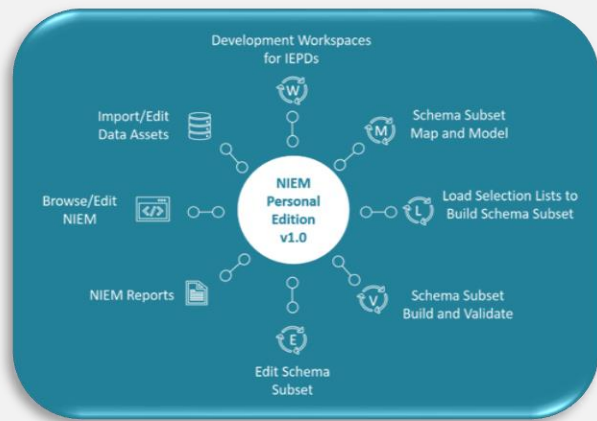

Nishkarsh NIEM PE v 1.1

Benefits

- Optimization
- Visibility
- Self-Service
- Transformation
- Single Source
- Data Warehousing
- Privacy
- Stewardship
- Records Management
- NIEM Standardization

Features

- Classification of Data
- Data Assets Connection
- Data Dictionary
- Permissions Management
- Reporting
- Search
- Visualization
- Data Collectors
- Import/Export
- Impact Reports

Benefits

- Standard Vocabulary
- Common Context
- Persistent Mapping
- Machine-readable Data
- Validate Schema Subset
- End-to-end Support
- Platform Agnostic (Windows, Linux, MacOS)
- Out-of-the-box Start
- Low-cost Desktop Edition

Features

- Preloaded NIEM
- Search/Edit NIEM
- Import Data Assets
- Browse Data Assets
- Map Assets Using NIEM
- Workspace for IEPDs
- Full IEPD Lifecycle
- NIEM Conformance
- Reporting
- Built-in XML Editor

¹Nishkarsh: The Results

²Please refer to Nishkarsh datasheets for detailed information on each product.