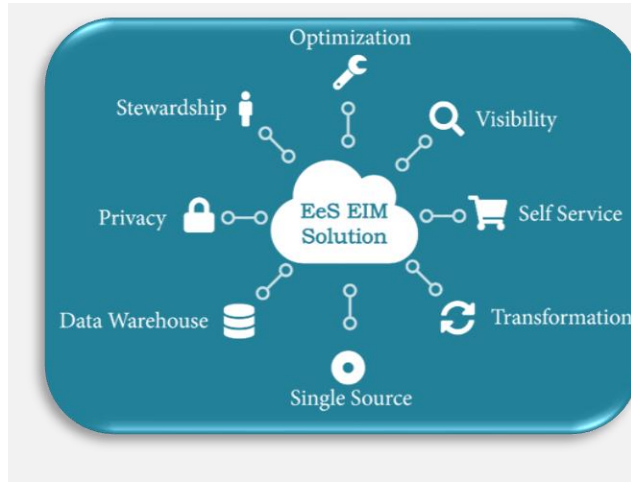

Enterprise e-Support, Inc.

Mission Driven, Technology Enabled Solutions

SBA 8(a) EDWOSB, VA SWaM

GSA IT Schedule70: 47QTCA18D00KL

DUNS Number: 800751112

Nishkarsh Data Products – Summary Sheet²

Nishkarsh EIM v 1.0