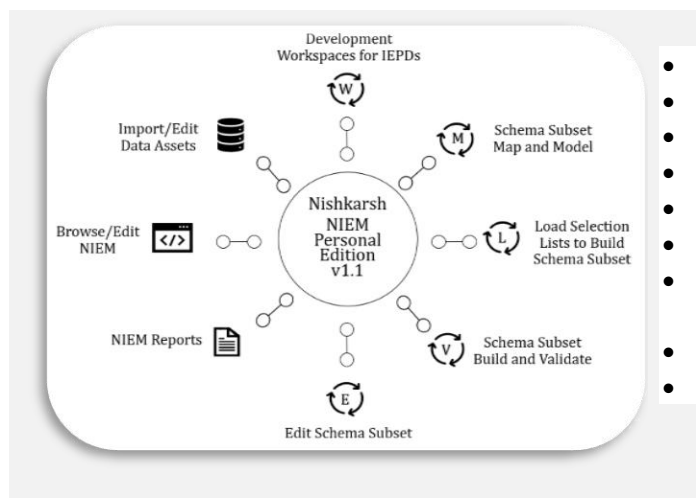

Enterprise e-Support, Inc.

Mission Driven, Technology Enabled Solutions

SBA 8(a) EDWOSB, VA SWaM

GSA IT Schedule70: 47QTCA18D00KL

DUNS Number: 800751112

Nishkarsh NIEM PE v1.1 – Summary Sheet (Enterprise Data Sharing using NIEM Vocabulary and Context)

[Context](#) | [Discover](#) | [Share](#)

When shared across organizational boundaries, data may lose its meaning due to the lack of a common data vocabulary across organizations. The National Information Exchange Model (NIEM) is a common vocabulary that enables efficient information exchange across diverse public and private organizations.

NIEM is already being used at several agencies such as the Department of Defense and Department of Homeland Security to exchange data with partners. Enterprise e-Support's Nishkarsh¹ NIEM tool helps organizations add the NIEM common vocabulary to their data elements before sending it out to their partners, facilitating proper data understanding across organizations. Our Nishkarsh NIEM tool has already been vetted by the NIEM program and is listed on the NIEM.gov tools catalog.

Nishkarsh NIEM PE v 1.1

Benefits

Features

- Standard Vocabulary
- Common Context
- Persistent Mapping
- Machine-readable Data
- Validate Schema Subset
- End-to-end Support
- Platform Agnostic (Windows, Linux, MacOS)
- Out-of-the-box Start
- Low-cost Desktop Edition

- Preloaded NIEM
- Search/Edit NIEM
- Import Data Assets
- Browse Data Assets
- Map Assets Using NIEM
- Workspace for IEPDs
- Full IEPD Lifecycle
- NIEM Conformance
- Reporting
- Built-in XML Editor

¹ Nishkarsh: The result